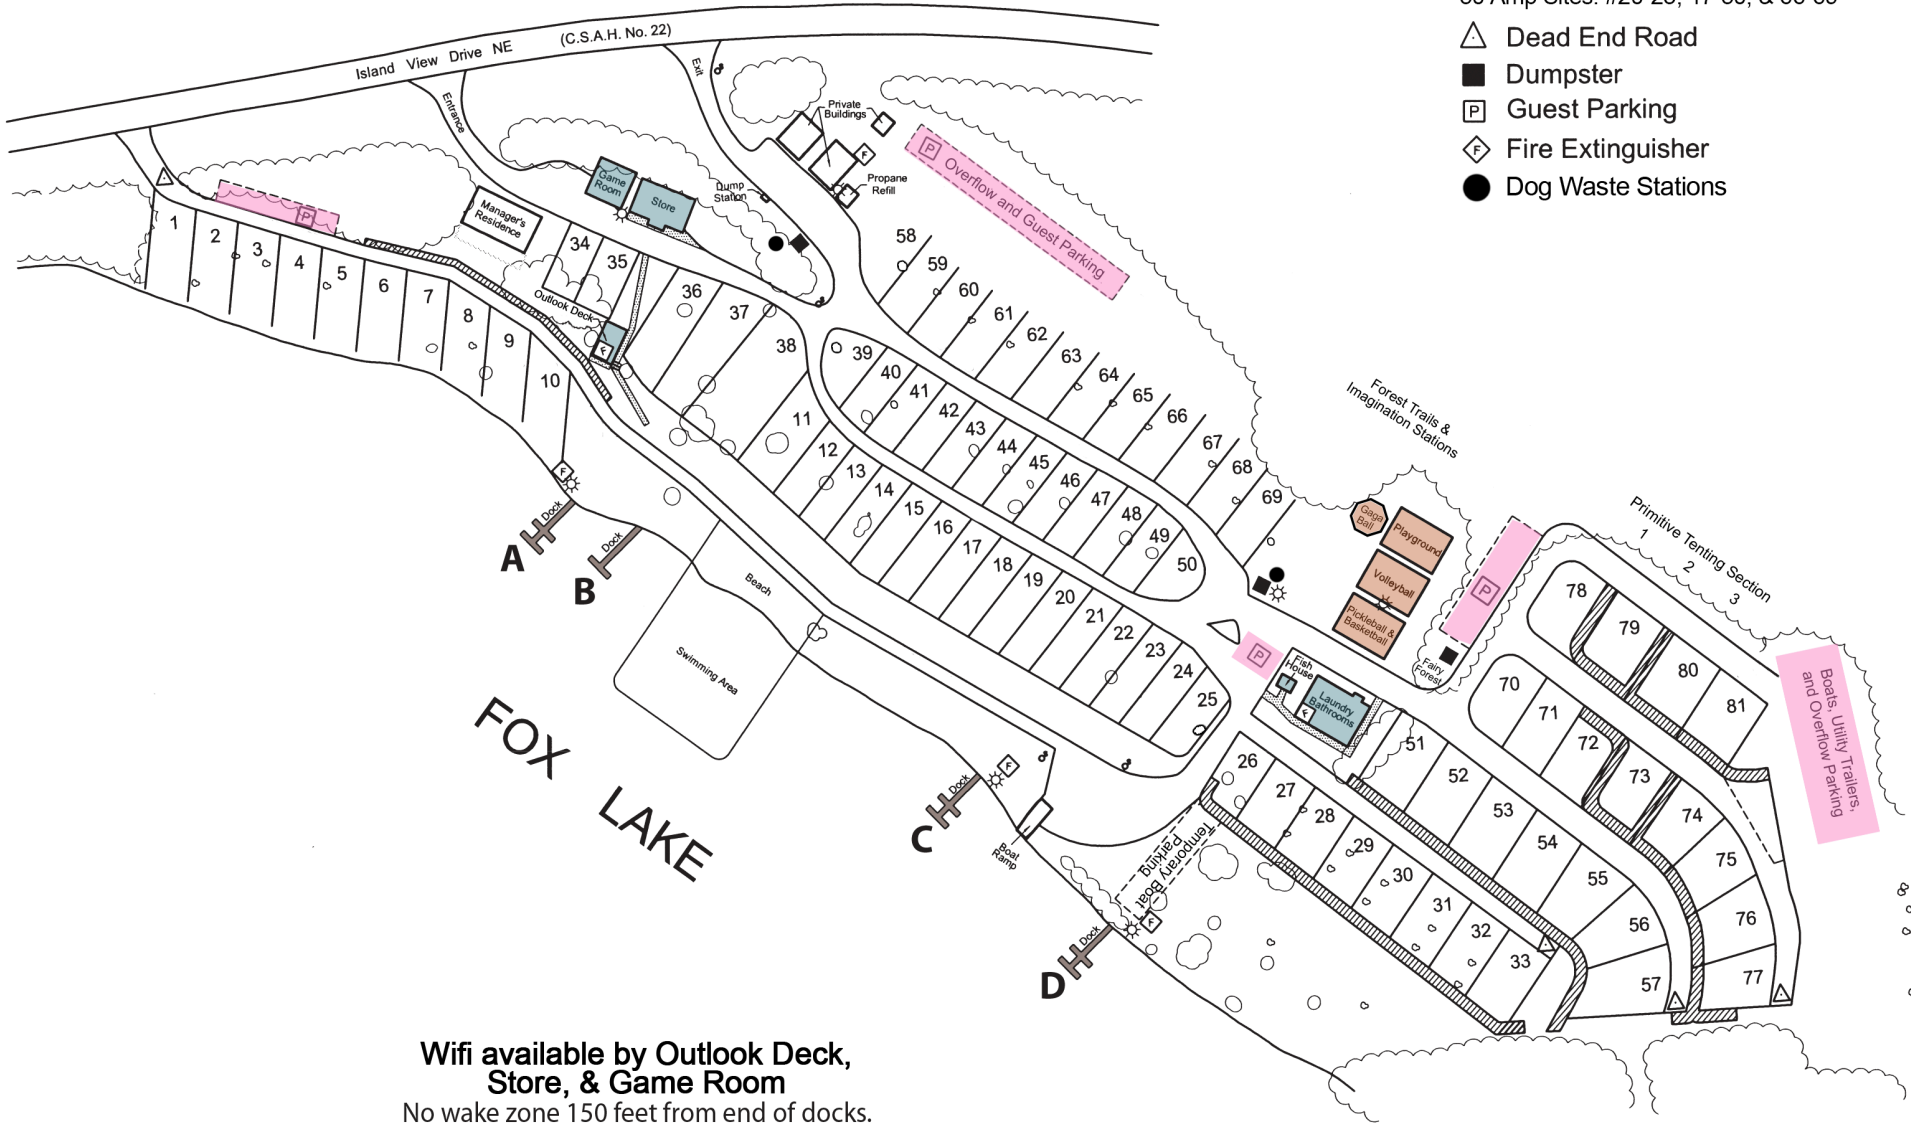

Check in time 3:00 p.m.
Check out time 2:00 p.m.
Web Page: campatfoxlake.com

2556 ISLAND VIEW DRIVE, NE • BEMIDJI, MINNESOTA 56601 • TELEPHONE (218) 586-2231

30 Amp Electric, Water, & Sewer on all sites
 50 Amp Sites: #20-23, 47-50, & 66-69

- △ Dead End Road
- Dumpster
- Guest Parking
- ◇ Fire Extinguisher
- Dog Waste Stations

**Wifi available by Outlook Deck,
 Store, & Game Room**
 No wake zone 150 feet from end of docks.
 No launching jet skis from the campground.